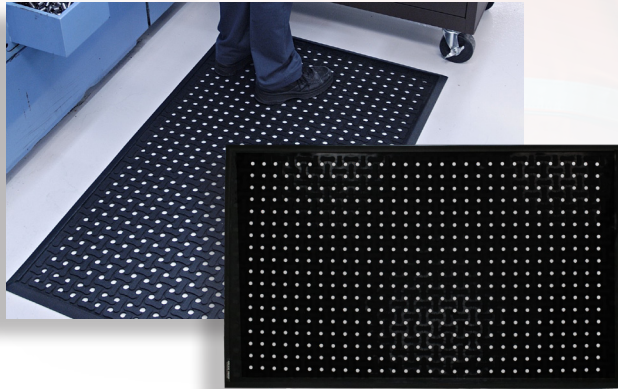

Comfort Flow™

Anti-Fatigue Mat

Size	Mi Item #
2' x 3'	12135444
3' x 5'	12135445
3' x 9'	12135446
4' x 6'	12135447