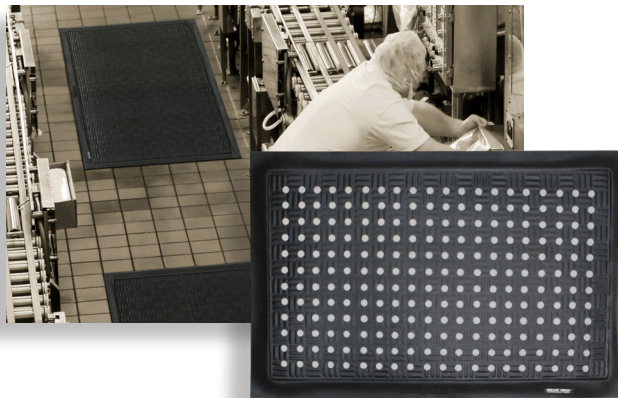

Cushion Station™

Anti-Fatigue Mat

Size	Mi Item #
2' x 3'	12135459
3' x 5'	12135463
3' x 12'	12135460
4' x 6'	12135468
4' x 12'	12135465

Kneeling Comfort™

Anti-Fatigue Mat

Size	Mi Item #
12" x 22"	12135530